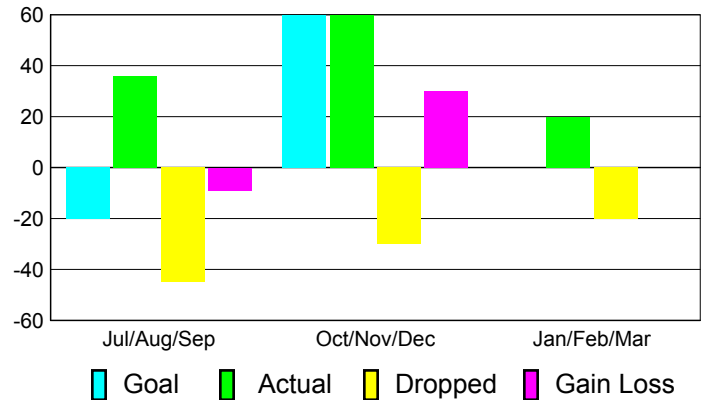

Membership Results 2010-2011

Goal, New, Dropped, Gain/Loss

Comparison of Membership Gain/Loss

Current Year Compared to the Previous Year