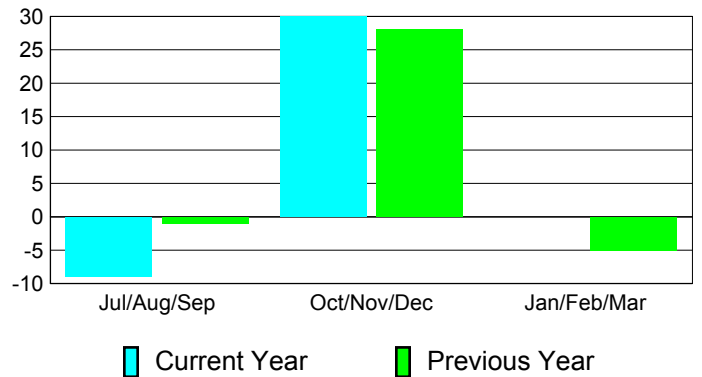

Membership Results
2010-2011

Membership
2009-2010

Month	Net Memb Goal	Actual New Memb	Actual Dropped Memb	Gain/Loss of Memb	Gain/Loss of Memb
Jul/Aug/Sep	-20	36	-45	-9	-1
Oct/Nov/Dec	60	60	-30	30	28
Jan/Feb/Mar	0	20	-20	0	-5
Totals	40	116	-95	21	22

Membership Results 2010-2011

Goal, New, Dropped, Gain/Loss

Comparison of Membership Gain/Loss

Current Year Compared to the Previous Year

Gender Comparison 2010-2011

Jul/Aug/Sep

Oct/Nov/Dec

Jan/Feb/Mar