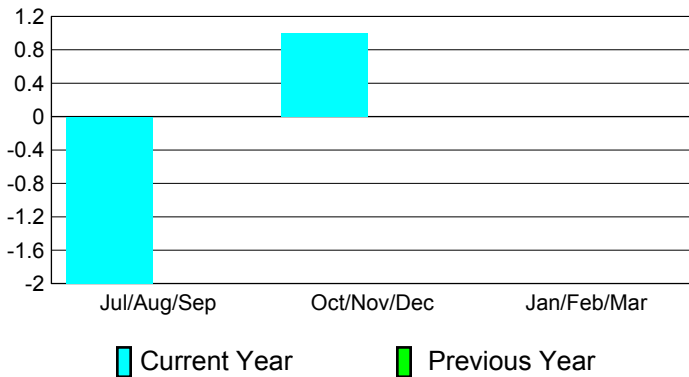

2010-2011 GMT Reports for District (or Undistricted) **District O 4**

GMT: **Mr. Pedro Mario Marrello**

Location: **ARGENTINA**

GMT CA: **3**

CLUBS

Club Results
2010-2011

Clubs
2009-2010

Month	New Club Goal	Actual New Clubs	Actual Dropped Clubs	Gain/Loss of Clubs	Gain/Loss of Clubs
Jul/Aug/Sep	0	0	-2	-2	0
Oct/Nov/Dec	2	1	0	1	0
Jan/Feb/Mar	0	0	0	0	0
Totals	2	1	-2	-1	0

Club Results 2010-2011

Goal, New, Dropped, Gain/Loss

Comparison of Club Gain/Loss

Current Year Compared to the Previous Year

YTD Status Quo Clubs 2010-2011

Status Quo Clubs Compared to Status Quo Members

MEMBERSHIP