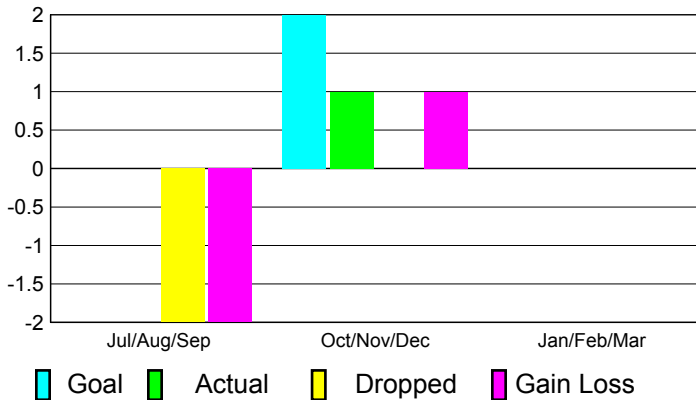

2010-2011 GMT Reports for District (or Undistricted) **District O 4**

GMT: **Mr. Pedro Mario Marrello**

Location: **ARGENTINA**

GMT CA: **3**

CLUBS

Club Results
2010-2011

Clubs
2009-2010

Month	New Club Goal	Actual New Clubs	Actual Dropped Clubs	Gain/Loss of Clubs	Gain/Loss of Clubs
Jul/Aug/Sep	0	0	-2	-2	0
Oct/Nov/Dec	2	1	0	1	0
Jan/Feb/Mar	0	0	0	0	0
Totals	2	1	-2	-1	0

Club Results 2010-2011

Goal, New, Dropped, Gain/Loss

Comparison of Club Gain/Loss

Current Year Compared to the Previous Year

YTD Status Quo Clubs 2010-2011

Status Quo Clubs Compared to Status Quo Members

MEMBERSHIP